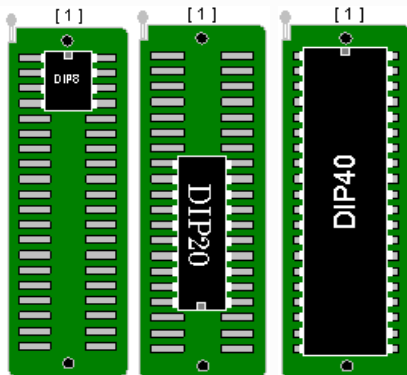

DIP8	DIP20	DIP40
AT90S2323 AT90S2343 ATtiny12 ATtiny13	AT90S1200 AT90S2313 ATtiny2313	AT90S4414 AT90S8515 ATmega16 ATmega32 ATmega162 ATmega8515 ATmega8535

DIP28	DIP20	DIP14
AT90S2333 AT90S4433 ATmega8 ATmega48 ATmega88 ATmega168	ATtiny26	ATtiny24 ATtiny44 ATtiny84

Title ATMEL AVR Low-Serial ZIF Sockets		
Size A4	Number	Revision 2.0
Date: 22/05/2006	Sheet of Drawn By: Francisco J. Benach	