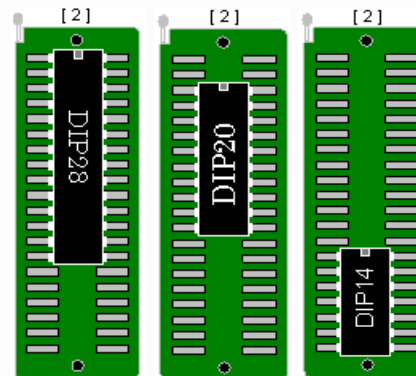

DIP8	DIP20	DIP40
AT90S2323 AT90S2343 ATtiny12 ATtiny13	AT90S1200 AT90S2313 ATtiny2313	AT90S4414 AT90S8515 ATmega16 ATmega32 ATmega162 ATmega8515 ATmega8535

DIP28	DIP20	DIP14
AT90S2333 AT90S4433 ATmega8 ATmega48 ATmega88 ATmega168	ATtiny26	ATtiny24 ATtiny44 ATtiny84

Title ATMEL AVR Low-Serial ZIF Sockets		
Size A4	Number	Revision 2.0
Date: 22/05/2006	Sheet of Drawn By: Francisco J. Benach	